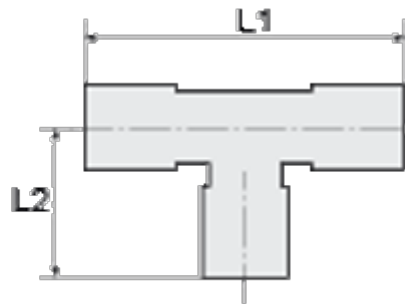

Article number: 5867550186ES

Description: Stainless steel Tee 755.018-8, $\text{\O}6/\text{R } 1/8"/\text{\O}6$
Conical thread

Measures

A/F = -

L1 = 42

L2 = 22.5

NV = 13